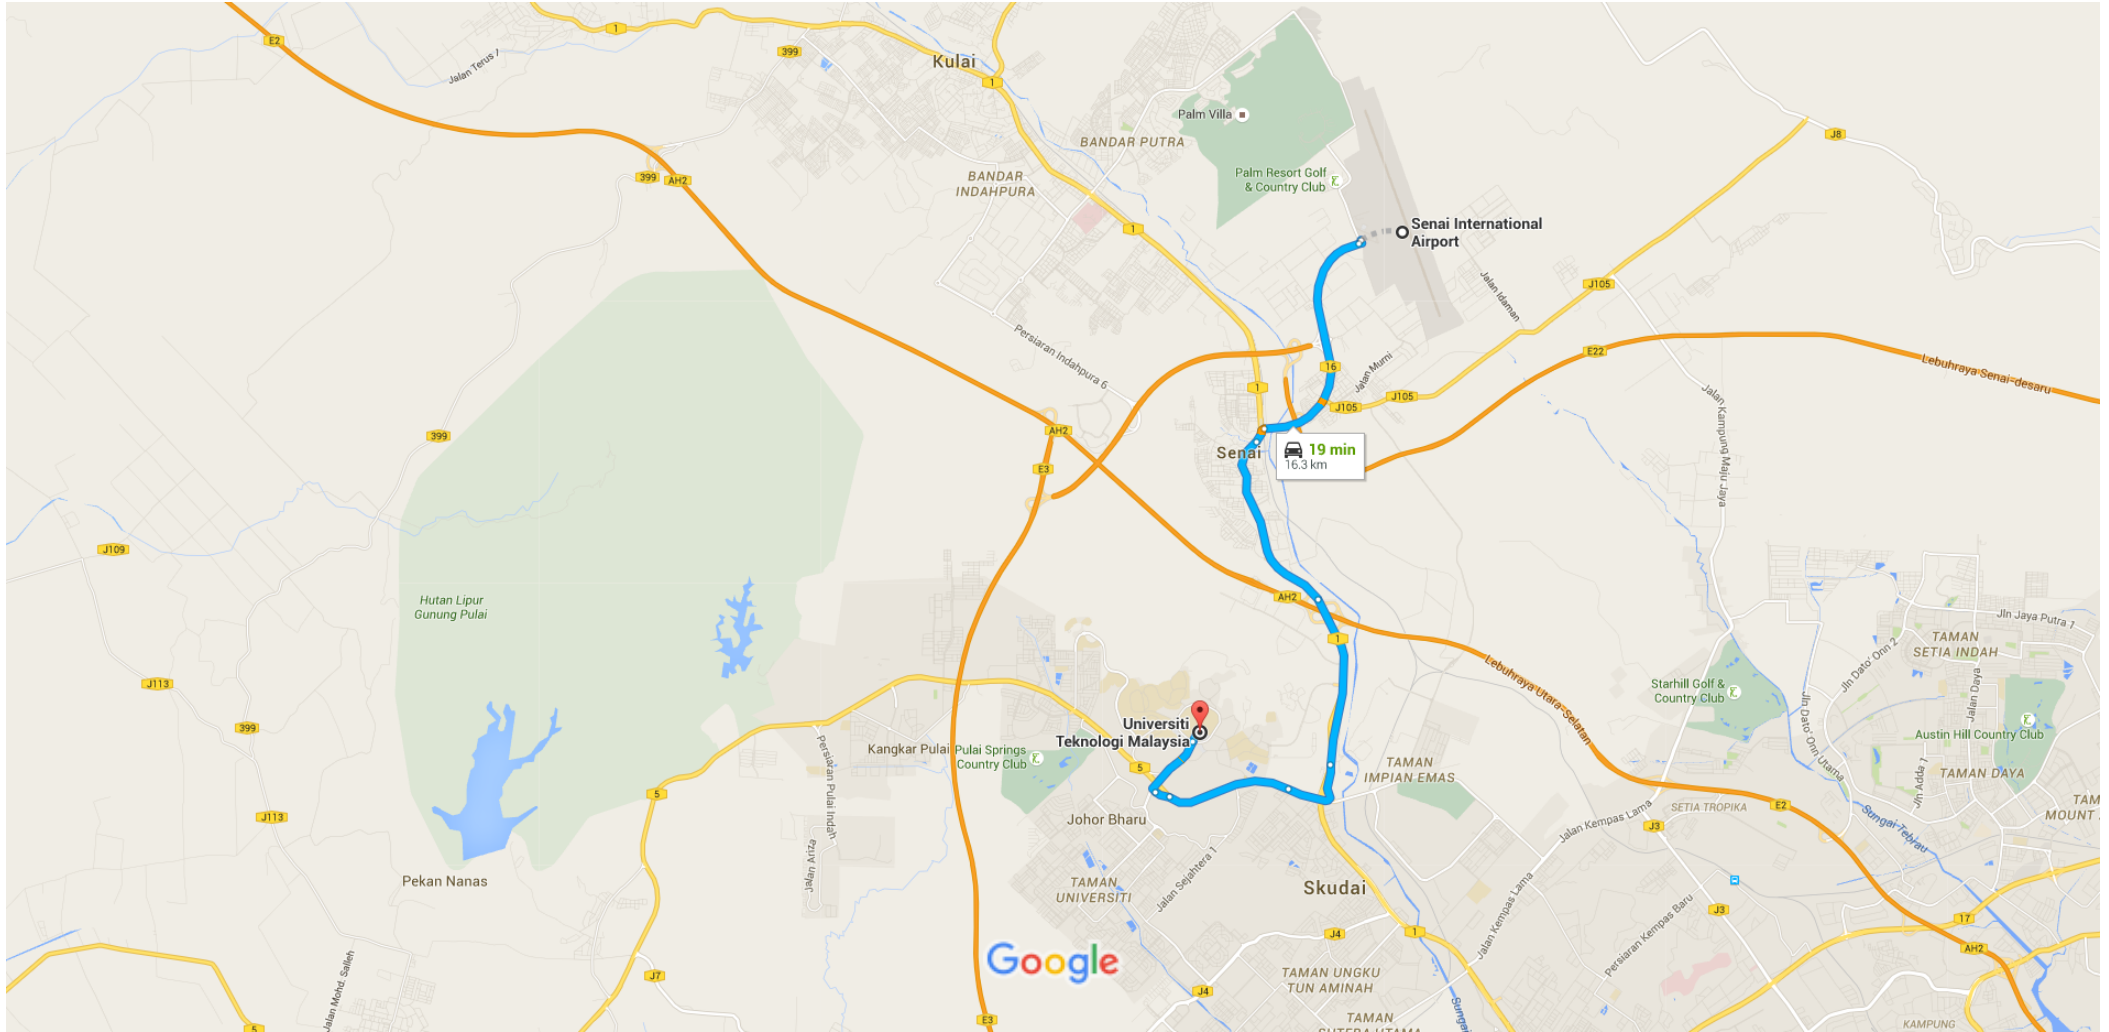

Senai International Airport to Universiti Teknologi Malaysia

Drive 16.3 km, 19 min

Map data ©2015 Google 2 km

via Jalan Lapangan Terbang/Route 16 and Route 1

18 min without traffic

19 min

16.3 km