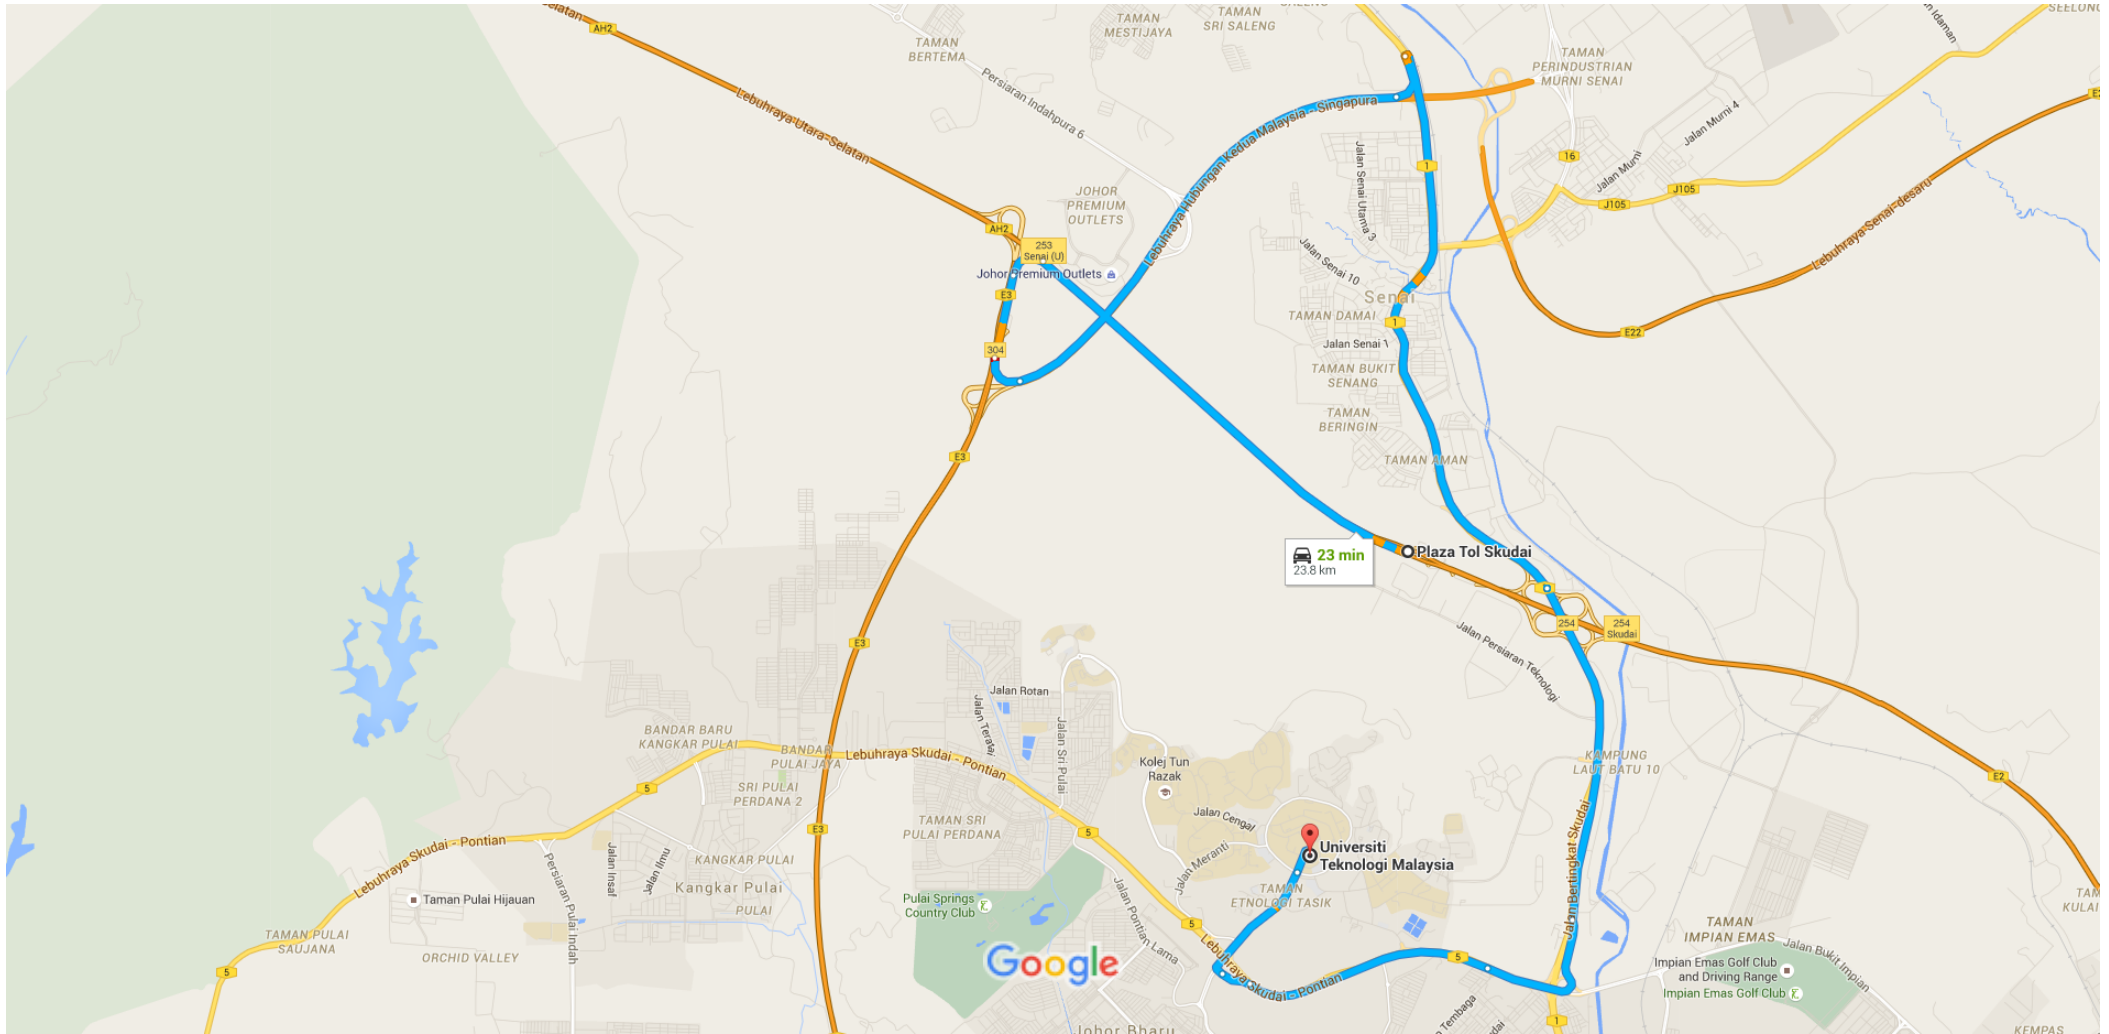

Plaza Tol Skudai, 81400, Johor, Malaysia to Universiti Teknologi Malaysia

Drive 23.8 km, 23 min

Map data ©2015 Google 1 km

via Route 1

22 min without traffic

This route has tolls.

23 min

23.8 km